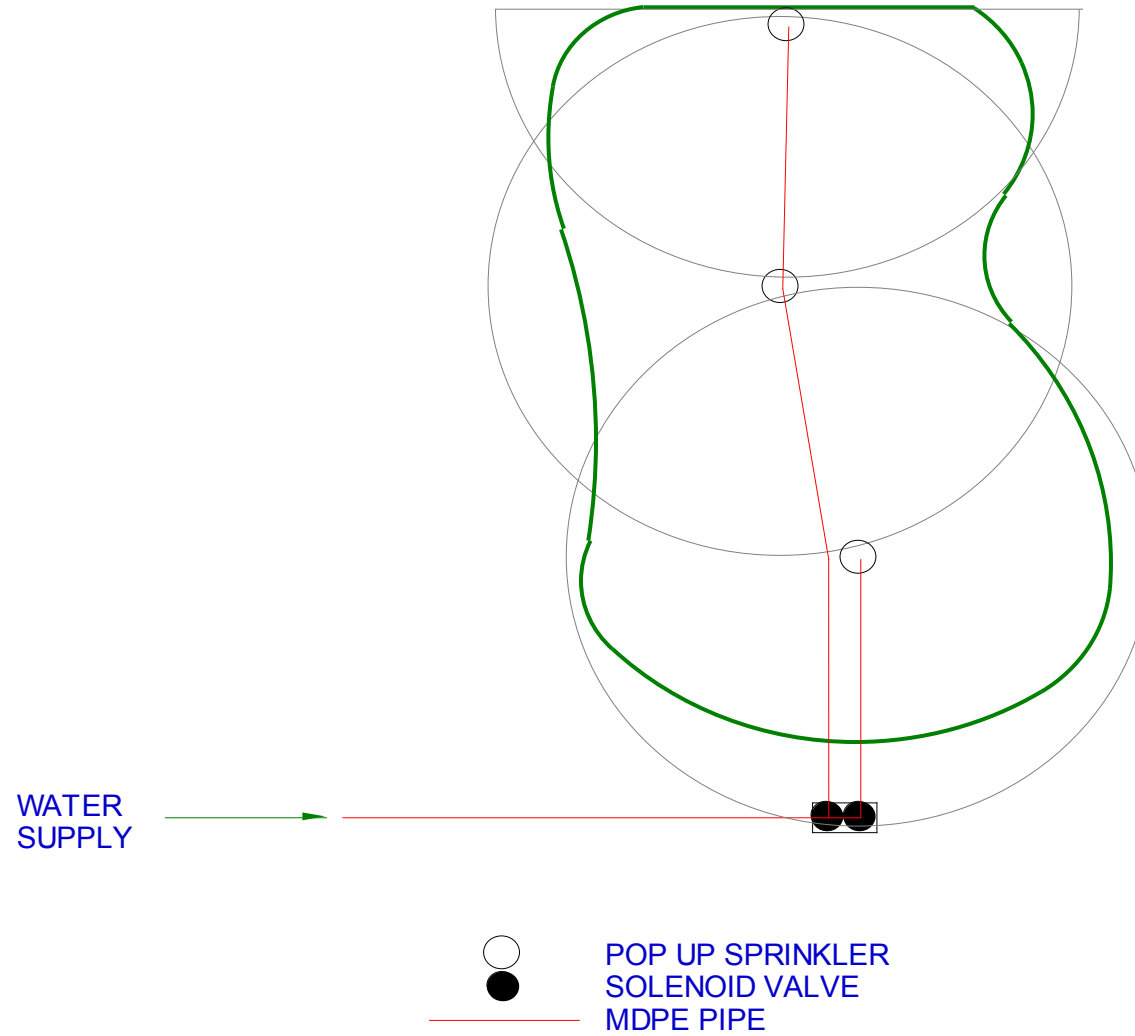

Lawn Watering

Drawing Ref: 2101	Description: Full circle MP rotator pop-up sprinklers for lawn approximately 350m ² . Full circle sprinklers ideal for irregular shaped areas or where lower cost required. Guide price includes pump and tank set with automatic controls.	Guide Price £3000
Drawing Ref: 2102	Description: Part circle MP rotator pop-up sprinklers for lawn approximately 500m ² . Avoids throwing water past edge of lawn. Guide price includes pump and tank set with automatic controls.	Guide Price £3600
Drawing Ref: 2103	Description: Full circle PGP Ultra or I20 Ultra pop-up sprinklers for lawn approximately 750m ² . Full circle sprinklers ideal for irregular shaped areas or where lower cost required. Guide price includes pump and tank set with automatic controls.	Guide Price £3050 with PGP £3100 with I20
Drawing Ref: 2104	Description: Part circle PGP Ultra or I20 Ultra pop-up sprinklers for lawn approximately 860m ² . Avoids throwing water past edge of lawn. Guide price includes pump and tank set with automatic controls.	Guide Price £4350 with PGP £4700 with I20

Lawn Watering

Drawing Ref:

2101

Notes:

TYPICAL POP UP SPRINKLER LAYOUT FOR LAWN APPROX 350sq m

Crick, Northampton NN6 7XS
01788 823811
sales@access-irrigation.co.uk
www.access-irrigation.co.uk

Lawn Watering

Drawing Ref:

2102

Notes:

TYPICAL POP UP SPRINKLER LAYOUT FOR LAWN APPROX 19m x 26m

WATER
SUPPLY

POP UP SPRINKLER
SOLENOID VALVE
MDPE PIPE

Crick, Northampton NN6 7XS
01788 823811
sales@access-irrigation.co.uk
www.access-irrigation.co.uk

2104

Notes:

Crick, Northampton NN6 7XS
01788 823811
sales@access-irrigation.co.uk
www.access-irrigation.co.uk

TYPICAL POP UP SPRINKLER SYSTEM LAYOUT FOR LAWN

○ HUNTER PGP-ULTRA or I20-ULTRA POP UP SPRINKLER
● SOLENOID VALVE
— MDPE PIPE