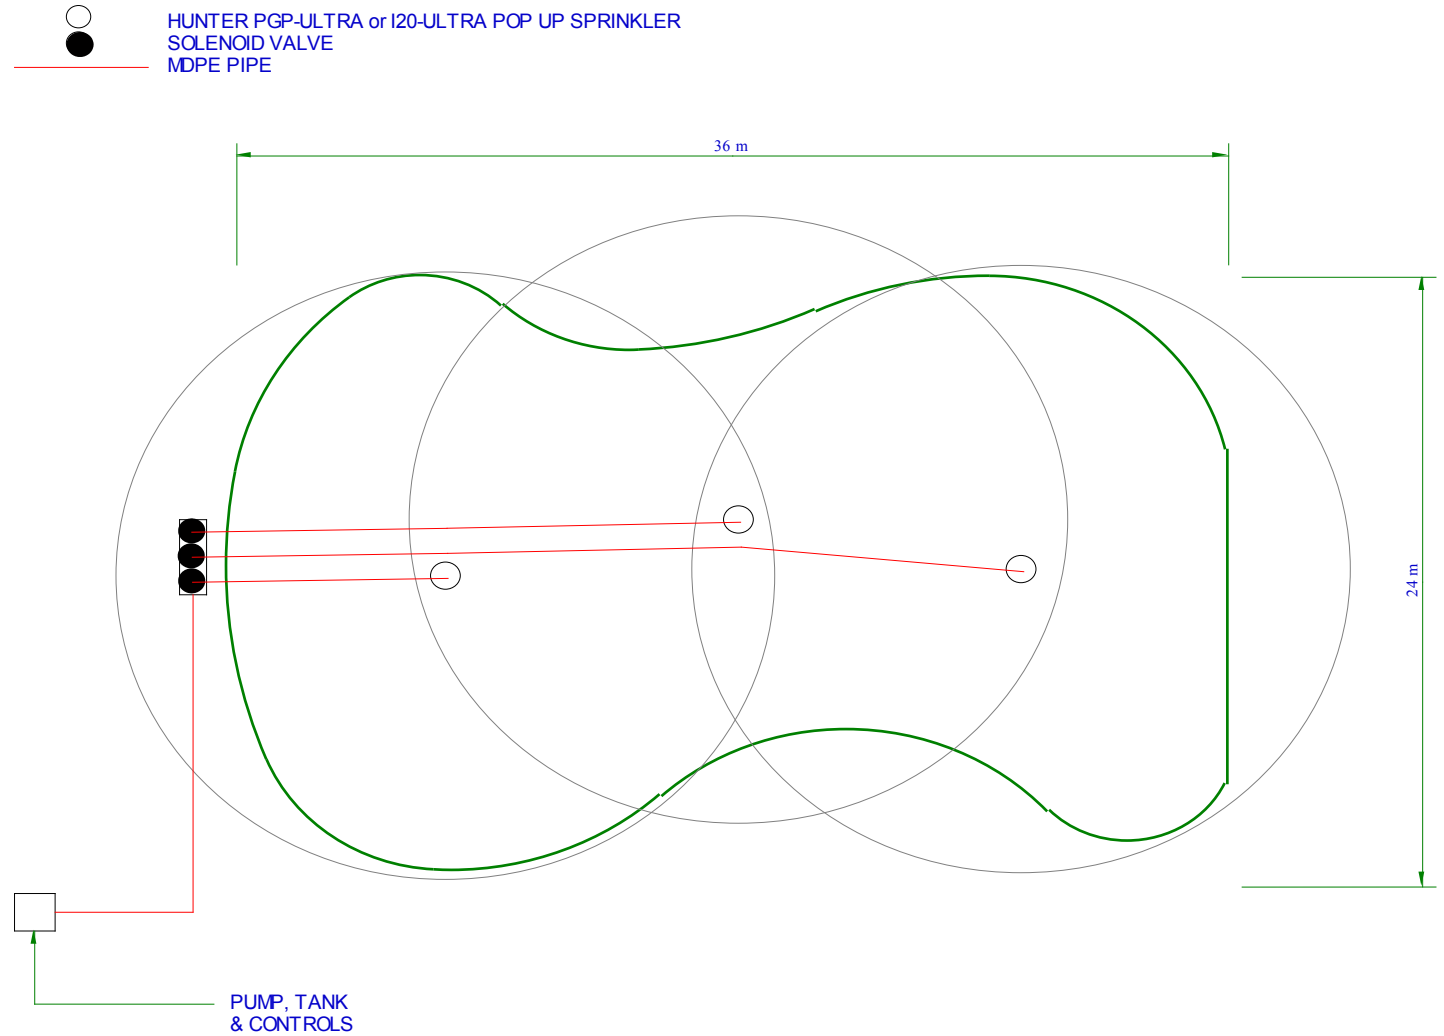

Drawing Ref:

2102

Notes:

TYPICAL POP UP SPRINKLER LAYOUT FOR LAWN APPROX 19m x 26m

WATER
SUPPLY

POP UP SPRINKLER
SOLENOID VALVE
MDPE PIPE

Crick, Northampton NN6 7XS
01788 823811
sales@access-irrigation.co.uk
www.access-irrigation.co.uk

Lawn Watering

Drawing Ref:

2103

Notes:

Crick, Northampton NN6 7XS
01788 823811
sales@access-irrigation.co.uk
www.access-irrigation.co.uk

TYPICAL POP UP SPRINKLER SYSTEM LAYOUT FOR LAWN

Lawn Watering

Drawing Ref:

2104

Notes:

Crick, Northampton NN6 7XS
01788 823811
sales@access-irrigation.co.uk
www.access-irrigation.co.uk

TYPICAL POP UP SPRINKLER SYSTEM LAYOUT FOR LAWN

○ HUNTER PGP-ULTRA or I20-ULTRA POP UP SPRINKLER
● SOLENOID VALVE
— MDPE PIPE