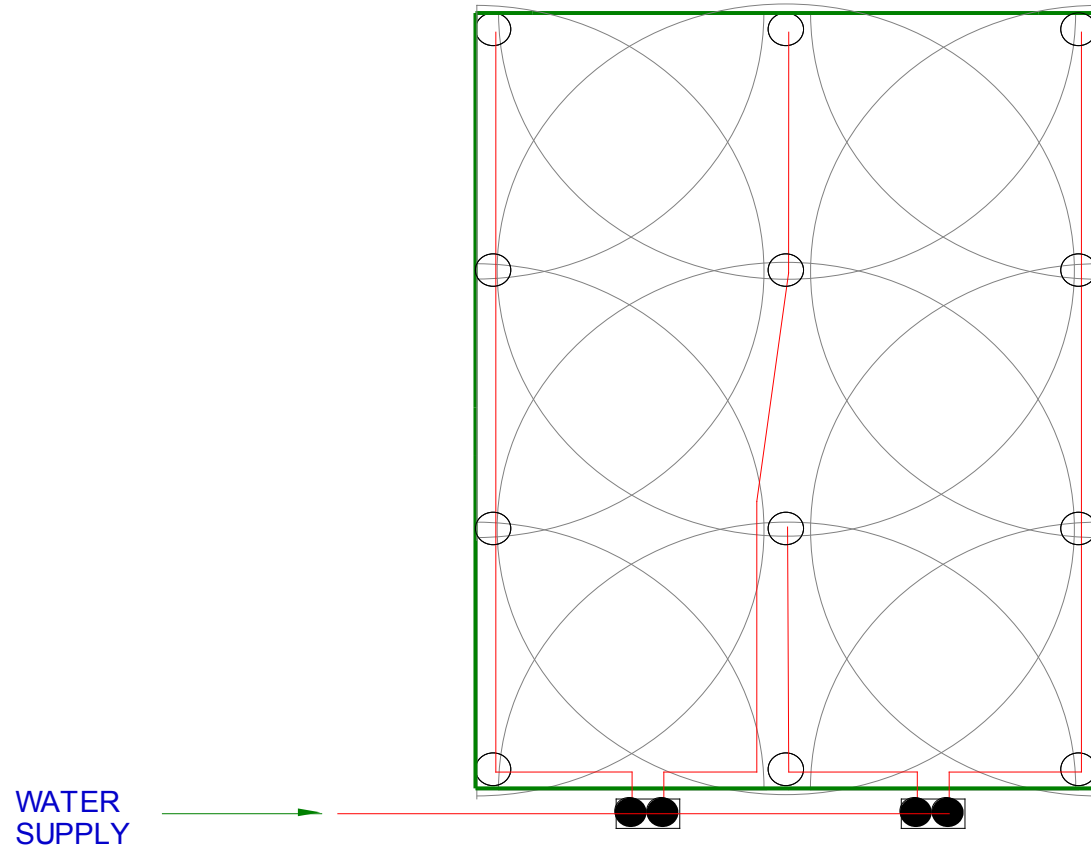

Lawn Watering

Drawing Ref: 2101	Description: Full circle MP rotator pop-up sprinklers for lawn approximately 350m ² . Full circle sprinklers ideal for irregular shaped areas or where lower cost required. Guide price includes pump and tank set with automatic controls.	Guide Price £3000
Drawing Ref: 2102	Description: Part circle MP rotator pop-up sprinklers for lawn approximately 500m ² . Avoids throwing water past edge of lawn. Guide price includes pump and tank set with automatic controls.	Guide Price £3600
Drawing Ref: 2103	Description: Full circle PGP Ultra or I20 Ultra pop-up sprinklers for lawn approximately 750m ² . Full circle sprinklers ideal for irregular shaped areas or where lower cost required. Guide price includes pump and tank set with automatic controls.	Guide Price £3050 with PGP £3100 with I20
Drawing Ref: 2104	Description: Part circle PGP Ultra or I20 Ultra pop-up sprinklers for lawn approximately 860m ² . Avoids throwing water past edge of lawn. Guide price includes pump and tank set with automatic controls.	Guide Price £4350 with PGP £4700 with I20

Lawn Watering

Drawing Ref:

2101

Notes:

TYPICAL POP UP SPRINKLER LAYOUT FOR LAWN APPROX 350sq m

Crick, Northampton NN6 7XS
01788 823811
sales@access-irrigation.co.uk
www.access-irrigation.co.uk

Lawn Watering

Drawing Ref:

2102

Notes:

TYPICAL POP UP SPRINKLER LAYOUT FOR LAWN APPROX 19m x 26m

WATER
SUPPLY

POP UP SPRINKLER
SOLENOID VALVE
MDPE PIPE

Crick, Northampton NN6 7XS
01788 823811
sales@access-irrigation.co.uk
www.access-irrigation.co.uk